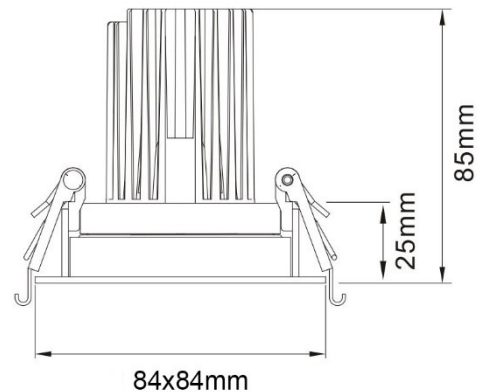

PRODUCT DATASHEET

Model: LDG807

Category: LED Downlight

Description: 9w LED Grill light

General Information

Material: Aluminum

Fitting Colors: Matte White / Black

Rotation Angle (degree): 355

Tilting Angle (degree): 30

Track System: Not Applicable

IP Rating: 20

Working Temperature (°C): -5 - +35

Storage Temperature (°C): -20 - +50

Product Dimensions and Cut-out Information

Fitting Length (mm): Not Applicable

Diameter (mm): 84 x 84

Height (mm): 85

Cut-out Dimension (mm): 78 x 78

Dimension:

Packing Information

Packaging Type: Individual box

Quantity per carton: 30

CBM per carton: 0.04