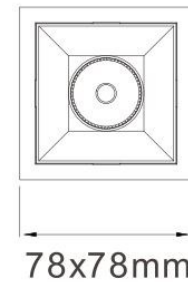

PRODUCT DATASHEET

Model: LDL358

Category: LED Adjustable Recessed Downlight

Description: 9w LED Adjustable Recessed Downlight

General Information

Material: Aluminum

Fitting Colors: Matte White/ Black/ Satin Silver

Rotation Angle (degree): 350

Tilting Angle (degree): 30

Track System: Not Applicable

IP Rating: 20

Working Temperature (°C): -5 - +35

Storage Temperature (°C): -20 - +50

Product Dimensions and Cut-out Information

Fitting Length (mm): Not Applicable

Diameter (mm): 78

Height (mm): 100

Cut-out Dimension (mm): 68

Dimension:

Packing Information

Packaging Type: Individual box

Quantity per carton: 10