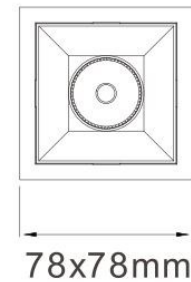

## Product Dimensions and Cut-out Information

Fitting Length (mm): Not Applicable

Diameter (mm): 78

Height (mm): 100

Cut-out Dimension (mm): 68

Dimension: