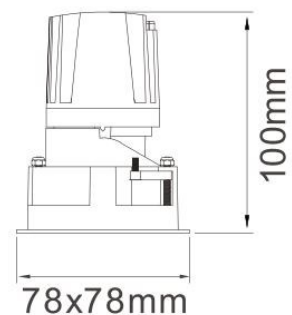

Packing Information

Packaging Type: Individual box

Quantity per carton: 10

CBM per carton: 0.036

Gross weight per carton (kgs): 10