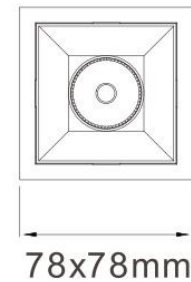

PRODUCT DATASHEET

Model: LDL358

Category: LED Adjustable Recessed Downlight

Description: 9w LED Adjustable Recessed Downlight

General Information

Material: Aluminum

Fitting Colors: Matte White/ Black/ Satin Silver

Rotation Angle (degree): 350

Tilting Angle (degree): 30

Track System: Not Applicable

IP Rating: 20

Working Temperature (°C): -5 - +35

Storage Temperature (°C): -20 - +50

Product Dimensions and Cut-out Information

Fitting Length (mm): Not Applicable

Diameter (mm): 78

Height (mm): 100

Cut-out Dimension (mm): 68

Dimension:

Packing Information

Packaging Type: Individual box

Quantity per carton: 10