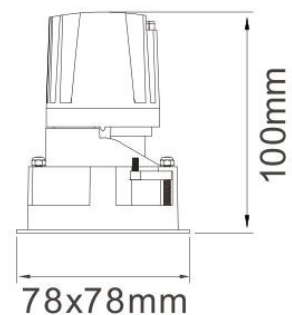

PRODUCT DATASHEET

Model: LDL358

Category: LED Adjustable Recessed Downlight

Description: 9w LED Adjustable Recessed Downlight

General Information

Material: Aluminum

Fitting Colors: Matte White/ Black/ Satin Silver

Rotation Angle (degree): 350

Tilting Angle (degree): 30

Track System: Not Applicable

IP Rating: 20

Working Temperature (°C): -5 - +35

Storage Temperature (°C): -20 - +50

Product Dimensions and Cut-out Information

Fitting Length (mm): Not Applicable

Diameter (mm): 78

Height (mm): 100

Cut-out Dimension (mm): 68

Dimension:

Packing Information

Packaging Type: Individual box

Quantity per carton: 10

CBM per carton: 0.036

Gross weight per carton (kgs): 10

Lifespan

Lifetime (hours): 50000

Luminous Flux after 50000hours (lm): LM80 Comply

Accessories

PRODUCT DATASHEET

Model: LDL358