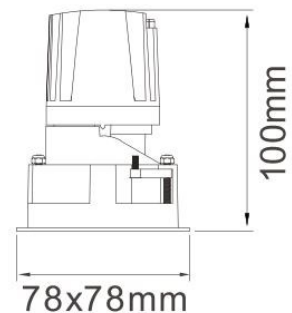

PRODUCT DATASHEET

Model: LDL358

Category: LED Adjustable Recessed Downlight

Description: 9w LED Adjustable Recessed Downlight with 1-10V dimming

General Information

Material: Aluminum

Fitting Colors: Matte White/ Black/ Satin Silver

Rotation Angle (degree): 350

Tilting Angle (degree): 30

Track System: Not Applicable

IP Rating: 20

Working Temperature (°C): -5 - +35

Storage Temperature (°C): -20 - +50

Product Dimensions and Cut-out Information

Fitting Length (mm): Not Applicable

Diameter (mm): 78

Height (mm): 100

Cut-out Dimension (mm): 68

Dimension:

Packing Information

Packaging Type: Individual box

Quantity per carton: 10

CBM per carton: 0.036

Gross weight per carton (kgs): 10

Lifespan

Lifetime (hours): 50000

Luminous Flux after 50000hours (lm): LM80 Comply

Accessories

PRODUCT DATASHEET

Model: LDL358