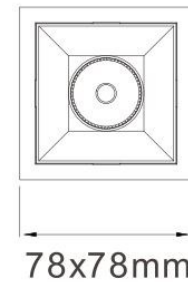

PRODUCT DATASHEET

Model: LDL358

Category: LED Adjustable Recessed Downlight

Description: 9w LED Adjustable Recessed Downlight with 1-10V dimming

General Information

Material: Aluminum

Fitting Colors: Matte White/ Black/ Satin Silver

Rotation Angle (degree): 350

Tilting Angle (degree): 30

Track System: Not Applicable

IP Rating: 20

Working Temperature (°C): -5 - +35

Storage Temperature (°C): -20 - +50

Product Dimensions and Cut-out Information

Fitting Length (mm): Not Applicable

Diameter (mm): 78

Height (mm): 100

Cut-out Dimension (mm): 68

Dimension:

Packing Information

Packaging Type: Individual box

Quantity per carton: 10