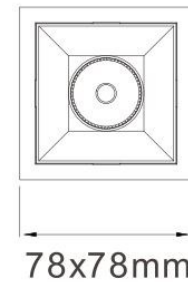

PRODUCT DATASHEET

Model: LDL358

Category: LED Adjustable Recessed Downlight

Description: 9w LED Adjustable Recessed Downlight with DALI dimming

General Information

Material: Aluminum

Fitting Colors: Matte White/ Black/ Satin Silver

Rotation Angle (degree): 350

Tilting Angle (degree): 30

Track System: Not Applicable

IP Rating: 20

Working Temperature (°C): -5 - +35

Storage Temperature (°C): -20 - +50

Product Dimensions and Cut-out Information

Fitting Length (mm): Not Applicable

Diameter (mm): 78

Height (mm): 100

Cut-out Dimension (mm): 68

Dimension:

Packing Information

Packaging Type: Individual box

Quantity per carton: 10