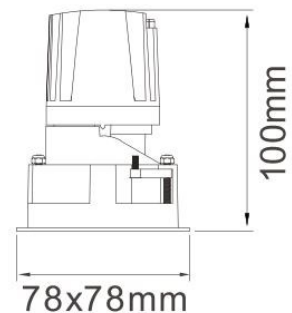

Rotation Angle (degree): 350

Tilting Angle (degree): 30

Track System: Not Applicable

IP Rating: 20

Working Temperature (°C): -5 - +35

Storage Temperature (°C): -20 - +50

Product Dimensions and Cut-out Information

Fitting Length (mm): Not Applicable

Diameter (mm): 78

Height (mm): 100

Cut-out Dimension (mm): 68

Dimension:

Packing Information

Packaging Type: Individual box

Quantity per carton: 10

CBM per carton: 0.036

Gross weight per carton (kgs): 10

Lifespan

Lifetime (hours): 50000

Luminous Flux after 50000hours (lm): LM80 Comply

Accessories

PRODUCT DATASHEET

Model: LDL358