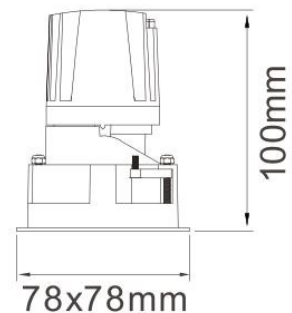

PRODUCT DATASHEET

Model: LDL358

Category: LED Adjustable Recessed Downlight

Description: 9w LED Adjustable Recessed Downlight

General Information

Material: Aluminum

Fitting Colors: Matte White/ Black/ Satin Silver

Rotation Angle (degree): 350

Tilting Angle (degree): 30

Track System: Not Applicable

IP Rating: 20

Working Temperature (°C): -5 - +35

Storage Temperature (°C): -20 - +50

Product Dimensions and Cut-out Information

Fitting Length (mm): Not Applicable

Diameter (mm): 78

Height (mm): 100

Cut-out Dimension (mm): 68

Dimension:

Packing Information

Packaging Type: Individual box

Quantity per carton: 10

CBM per carton: 0.036

Gross weight per carton (kgs): 10

Lifespan

Lifetime (hours): 50000

Luminous Flux after 50000hours (lm): LM80 Comply

Accessories

PRODUCT DATASHEET

Model: LDL358