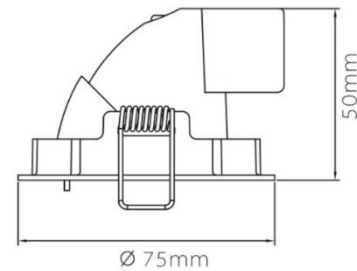

## General Information

Material: Aluminium

Fitting Colors: White/ Black/ Painted Silver

Rotation Angle (degree): 350

Tilting Angle (degree): 55

Track System: Not Applicable

IP Rating: 20

Working Temperature (°C): -5 - +35

## Product Dimensions and Cut-out Information

Fitting Length (mm): Not Applicable

Diameter (mm): 75

Height (mm): 50

Cut-out Dimension (mm): 68

Dimension: