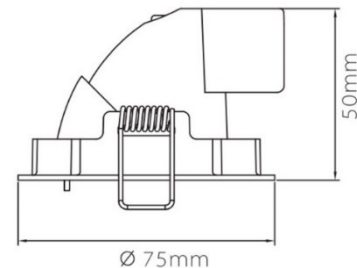

PRODUCT DATASHEET

Model: LDL735

Category: LED Adjustable Downlight

Description: 9w LED Adjustable Downlight

General Information

Material: Aluminium

Fitting Colors: White/ Black/ Painted Silver

Rotation Angle (degree): 350

Tilting Angle (degree): 55

Track System: Not Applicable

IP Rating: 20

Working Temperature (°C): -5 - +35

Storage Temperature (°C): -20 - +50

Product Dimensions and Cut-out Information

Fitting Length (mm): Not Applicable

Diameter (mm): 75

Height (mm): 50

Cut-out Dimension (mm): 68

Dimension:

Packing Information

Packaging Type: Individual box

Quantity per carton: 60

CBM per carton: 0.0646

Gross weight per carton (kgs): 13

Lifespan

Lifetime (hours): 30000

Luminous Flux after 50000hours (lm): LM80 Comply

PRODUCT DATASHEET

Model: LDL735

Category: LED Adjustable Downlight

Description: 9w LED Adjustable Downlight