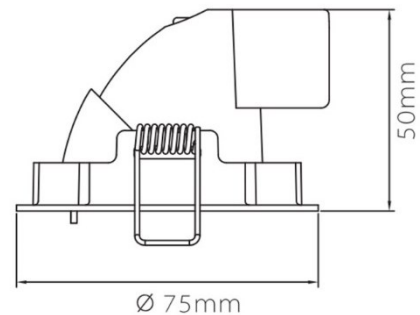

PRODUCT DATASHEET

Model: LDL735

Category: LED Adjustable Downlight

Description: 7w LED Adjustable Downlight

General Information

Material: Aluminium

Fitting Colors: White/ Black/ Painted Silver

Rotation Angle (degree): 350

Tilting Angle (degree): 55

Track System: Not Applicable

IP Rating: 20

Working Temperature (°C): -5 - +35

Storage Temperature (°C): -20 - +50

Product Dimensions and Cut-out Information

Fitting Length (mm): Not Applicable

Diameter (mm): 75

Height (mm): 50

Cut-out Dimension (mm): 68

Dimension:

Packing Information

Packaging Type: Individual box

Quantity per carton: 60

CBM per carton: 0.0646

Gross weight per carton (kgs): 13

Lifespan

Lifetime (hours): 30000

Luminous Flux after 50000hours (lm): LM80 Comply

PRODUCT DATASHEET

Model: LDL735

Category: LED Adjustable Downlight

Description: 7w LED Adjustable Downlight