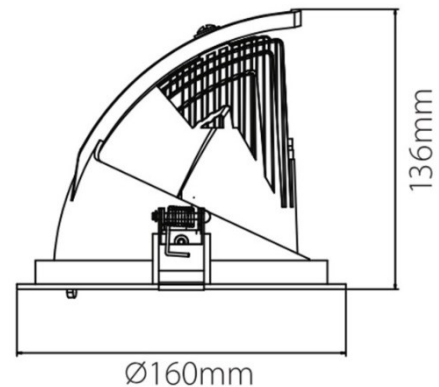

PRODUCT DATASHEET

Model: LDL734

Category: LED Adjustable Downlight

Description: 24w LED Adjustable Downlight

General Information

Material: Aluminum

Fitting Colors: White/ Black/ Painted Silver

Rotation Angle (degree): 350

Tilting Angle (degree): 55

Track System: Not Applicable

IP Rating: 20

Working Temperature (°C): -5 - +35

Storage Temperature (°C): -20 - +50

s

Product Dimensions and Cut-out Information

Fitting Length (mm): Not Applicable

Diameter (mm): 160

Height (mm): 136

Cut-out Dimension (mm): 150

Dimension:

Packing Information

Packaging Type: Individual box

Quantity per carton: 12

CBM per carton: 0.0610

Gross weight per carton (kgs): 17.2

Lifespan

Lifetime (hours): 30000

Luminous Flux after 50000hours (lm): LM80 Comply

PRODUCT DATASHEET

Model: LDL734

Category: LED Adjustable Downlight

Description: 24w LED Adjustable Downlight