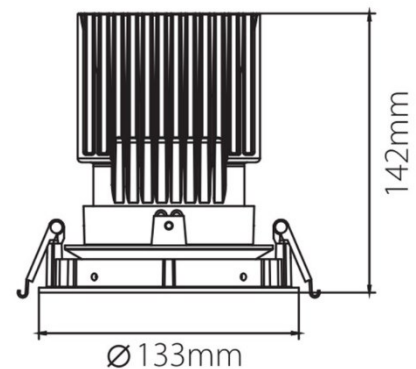

PRODUCT DATASHEET

Model: LDL419

Category: LED Downlight

Description: 31w LED Downlight

General Information

Material: Aluminium

Fitting Colors: White/ Black/ Painted Silver

Rotation Angle (degree): Not Applicable

Tilting Angle (degree): Not Applicable

Track System: Not Applicable

IP Rating: Not Applicable

Working Temperature (°C): -5 - +35

Storage Temperature (°C): -20 - +50

Product Dimensions and Cut-out Information

Fitting Length (mm): Not Applicable

Diameter (mm): 133

Height (mm): 142

Cut-out Dimension (mm): 125

Dimension:

Packing Information

Packaging Type: Individual box

Quantity per carton: 12