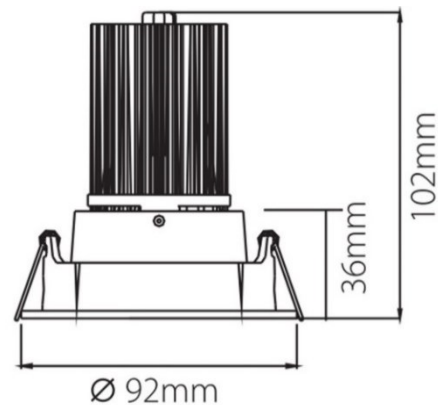

PRODUCT DATASHEET

Model: LDL374

Category: LED Adjustable Downlight

Description: 9w LED Adjustable Downlight

General Information

Material: Aluminium

Fitting Colors: White/ Black/ Painted Silver

Rotation Angle (degree): Not Applicable

Tilting Angle (degree): 30

Track System: Not Applicable

IP Rating: 20

Working Temperature (°C): -5 - +35

Storage Temperature (°C): -20 - +50

Product Dimensions and Cut-out Information

Fitting Length (mm): Not Applicable

Diameter (mm): 92

Height (mm): 102

Cut-out Dimension (mm): 85

Dimension:

Packing Information

Packaging Type: Individual box

Quantity per carton: 20

CBM per carton: 0.0691

Gross weight per carton (kgs): 7.5

Lifespan

Lifetime (hours): 50000

Luminous Flux after 50000hours (lm): LM80 Comply

PRODUCT DATASHEET

Model: LDL374

Category: LED Adjustable Downlight

Description: 9w LED Adjustable Downlight