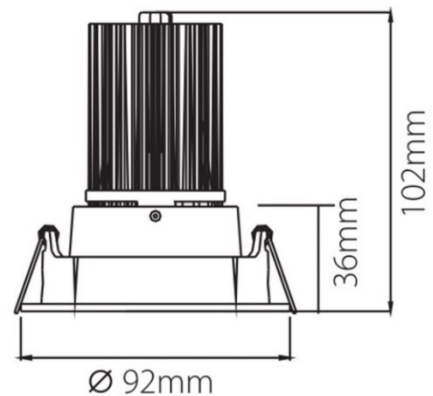

### Product Dimensions and Cut-out Information

Fitting Length (mm): Not Applicable

Diameter (mm): 92

Height (mm): 102

Cut-out Dimension (mm): 85

Dimension: