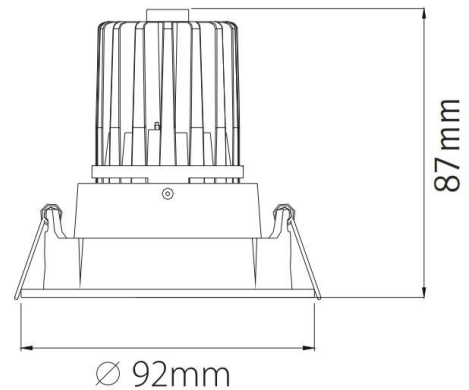

## General Information

Material: Aluminium

Fitting Colors: White/ Black/ Painted Silver

Rotation Angle (degree): Not Applicable

Tilting Angle (degree): 30

Track System: Not Applicable

IP Rating: 20

Working Temperature (°C): -5 - +35

## Product Dimensions and Cut-out Information

Fitting Length (mm): Not Applicable

Diameter (mm): 92

Height (mm): 102

Cut-out Dimension (mm): 85

Dimension: