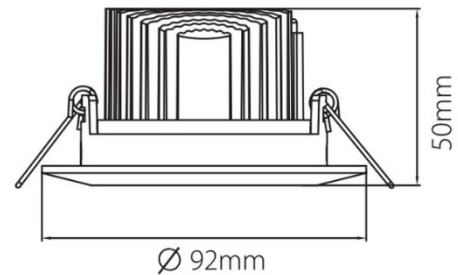

PRODUCT DATASHEET

Model: LDL320

Category: LED Adjustable Downlight

Description: 12w LED Adjustable Downlight

General Information

Material: Aluminium

Fitting Colors: White/ Black/ Painted Silver

Rotation Angle (degree): Not Applicable

Tilting Angle (degree): 30

Track System: Not Applicable

IP Rating: 20

Working Temperature (°C): -5 - +35

Storage Temperature (°C): -20 - +50

Product Dimensions and Cut-out Information

Fitting Length (mm): Not Applicable

Diameter (mm): 92

Height (mm): 50

Cut-out Dimension (mm): 75

Dimension:

Packing Information

Packaging Type: Individual box

Quantity per carton: 30

CBM per carton: 0.0524

Gross weight per carton (kgs): 10.5

Lifespan

Lifetime (hours): 30000

Luminous Flux after 50000hours (lm): LM80 Comply

PRODUCT DATASHEET

Model: LDL320

Category: LED Adjustable Downlight

Description: 12w LED Adjustable Downlight