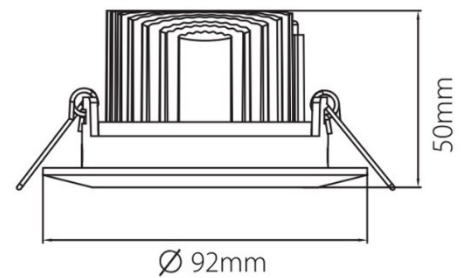

## General Information

Material: Aluminium

Fitting Colors: White/ Black/ Painted Silver

Rotation Angle (degree): Not Applicable

Tilting Angle (degree): 30

IP Rating: 20

Working Temperature (°C): -5 - +35

Storage Temperature (°C): -20 - +50

## Product Dimensions and Cut-out Information

Fitting Length (mm): Not Applicable

Diameter (mm): 92

Height (mm): 50

Cut-out Dimension (mm): 75

Dimension: