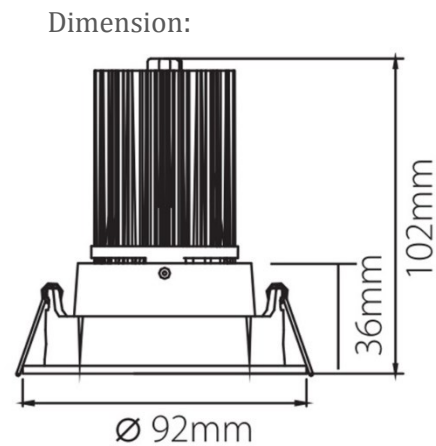

Lifespan

Lifetime (hours): 30000

Luminous Flux after 50000hours (lm): LM80 Comply