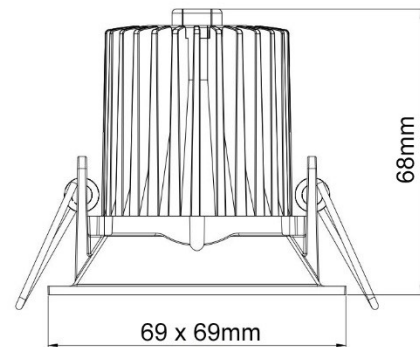

## Product Dimensions and Cut-out Information

Fitting Length (mm): Not Applicable

Diameter (mm): 69 x 69

Height (mm): 80

Cut-out Dimension (mm): 61 x 61

Dimension: