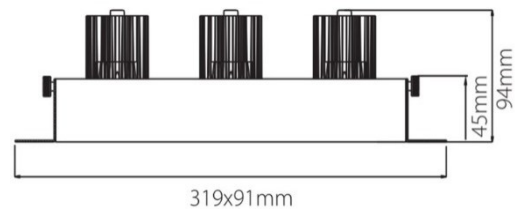

PRODUCT DATASHEET

Model: LDG923

Category: LED Adjustable Downlight

Description: 9w LED Adjustable Downlight

General Information

Material: Aluminium

Fitting Colors: White/ Black/ Painted Silver

Rotation Angle (degree): Not Applicable

Tilting Angle (degree): 30

Track System: Not Applicable

IP Rating: 20

Working Temperature (°C): -5 - +35

Storage Temperature (°C): -20 - +50

Product Dimensions and Cut-out Information

Fitting Length (mm): Not Applicable

Diameter (mm): 319 x 91

Height (mm): 94

Cut-out Dimension (mm): 261 x 93

Dimension:

Packing Information

Packaging Type: Individual box

Quantity per carton: Not Applicable

CBM per carton: Not Applicable

Gross weight per carton (kgs): Not Applicable

Lifespan

Lifetime (hours): 50000

Luminous Flux after 50000hours (lm): LM80 Comply

PRODUCT DATASHEET

Model: LDG923

Category: LED Adjustable Downlight

Description: 9w LED Adjustable Downlight