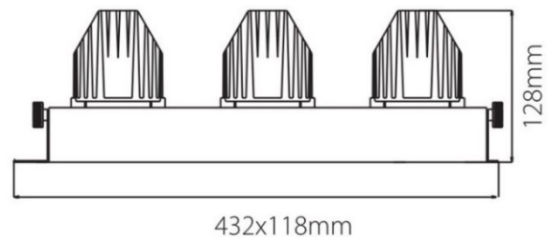

PRODUCT DATASHEET

Model: LDG922

Category: LED Adjustable Downlight

Description: 31w LED Adjustable Downlight

General Information

Material: Aluminium

Fitting Colors: White/ Black/ Painted Silver

Rotation Angle (degree): Not Applicable

Tilting Angle (degree): 30

Track System: Not Applicable

IP Rating: 20

Working Temperature (°C): -5 - +35

Storage Temperature (°C): -20 - +50

Product Dimensions and Cut-out Information

Fitting Length (mm): Not Applicable

Diameter (mm): 432 x 118

Height (mm): 128

Cut-out Dimension (mm): 374 x 120

Dimension:

Packing Information

Packaging Type: Individual box

Quantity per carton: 4

CBM per carton: 0.0499

Gross weight per carton (kgs): 11.5

Lifespan

Lifetime (hours): 50000

Luminous Flux after 50000hours (lm): LM80 Comply

PRODUCT DATASHEET

Model: LDG922

Category: LED Adjustable Downlight

Description: 31w LED Adjustable Downlight