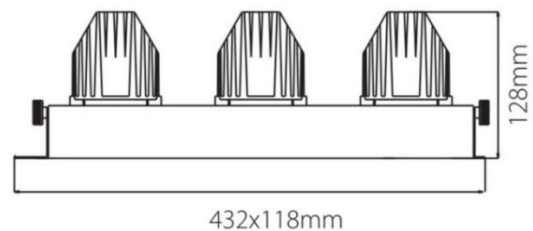

PRODUCT DATASHEET

Model: LDG922

Category: LED Adjustable Downlight

Description: 23w LED Adjustable Downlight

General Information

Material: Aluminium

Fitting Colors: White/ Black/ Painted Silver

Rotation Angle (degree): Not Applicable

Tilting Angle (degree): 30

Track System: Not Applicable

IP Rating: 20

Working Temperature (°C): -5 - +35

Storage Temperature (°C): -20 - +50

Product Dimensions and Cut-out Information

Fitting Length (mm): Not Applicable

Diameter (mm): 432 x 118

Height (mm): 128

Cut-out Dimension (mm): 374 x 120

Dimension:

Packing Information

Packaging Type: Individual box

Quantity per carton: 4

CBM per carton: 0.0499

Gross weight per carton (kgs): 11.5

Lifespan

Lifetime (hours): 50000

Luminous Flux after 50000hours (lm): LM80 Comply

PRODUCT DATASHEET

Model: LDG922

Category: LED Adjustable Downlight

Description: 23w LED Adjustable Downlight