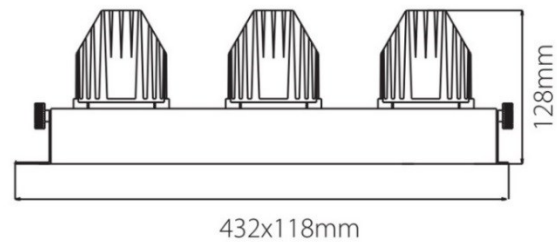

PRODUCT DATASHEET

Model: LDG922

Category: LED Adjustable Downlight

Description: 17w LED Adjustable Downlight

General Information

Material: Aluminium

Fitting Colors: White/ Black/ Painted Silver

Rotation Angle (degree): Not Applicable

Tilting Angle (degree): 30

Track System: Not Applicable

IP Rating: 20

Working Temperature (°C): -5 - +35

Storage Temperature (°C): -20 - +50

Product Dimensions and Cut-out Information

Fitting Length (mm): Not Applicable

Diameter (mm): 432 x 118

Height (mm): 128

Cut-out Dimension (mm): 374 x 120

Dimension:

Packing Information

Packaging Type: Individual box

Quantity per carton: 4

CBM per carton: 0.0499

Gross weight per carton (kgs): 11.5

Lifespan

Lifetime (hours): 50000

Luminous Flux after 50000hours (lm): LM80 Comply

PRODUCT DATASHEET

Model: LDG922

Category: LED Adjustable Downlight

Description: 17w LED Adjustable Downlight