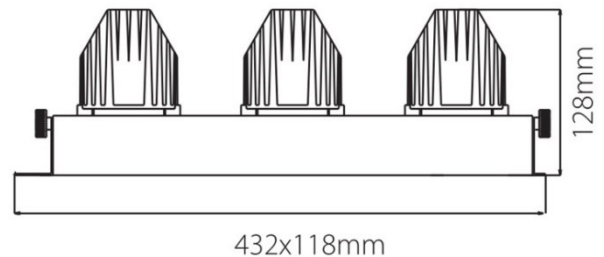

## Product Dimensions and Cut-out Information

Fitting Length (mm): Not Applicable

Diameter (mm): 432 x 118

Height (mm): 128

Cut-out Dimension (mm): 374 x 120

Dimension: