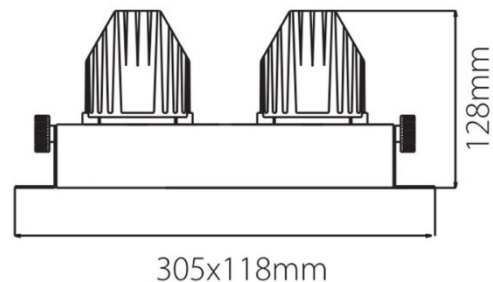

PRODUCT DATASHEET

Model: LDG912

Category: LED Adjustable Downlight

Description: 31w LED Adjustable Downlight

General Information

Material: Aluminium

Fitting Colors: White/ Black/ Painted Silver

Rotation Angle (degree): Not Applicable

Tilting Angle (degree): 30

Track System: Not Applicable

IP Rating: 20

Working Temperature (°C): -5 - +35

Storage Temperature (°C): -20 - +50

Product Dimensions and Cut-out Information

Fitting Length (mm): Not Applicable

Diameter (mm): 305 x 118

Height (mm): 128

Cut-out Dimension (mm): 247 x 120

Dimension:

Packing Information

Packaging Type: Individual box

Quantity per carton: 4

CBM per carton: 0.0355

Gross weight per carton (kgs): 8.5

Lifespan

Lifetime (hours): 50000

Luminous Flux after 50000hours (lm): LM80 Comply

PRODUCT DATASHEET

Model: LDG912

Category: LED Adjustable Downlight

Description: 31w LED Adjustable Downlight