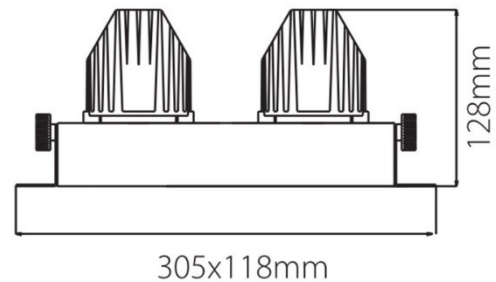

## General Information

Material: Aluminium

Fitting Colors: White/ Black/ Painted Silver

Rotation Angle (degree): Not Applicable

Tilting Angle (degree): 30

Track System: Not Applicable

IP Rating: 20

Working Temperature (°C): -5 - +35

## Product Dimensions and Cut-out Information

Fitting Length (mm): Not Applicable

Diameter (mm): 305 x 118

Height (mm): 128

Cut-out Dimension (mm): 247 x 120

Dimension: