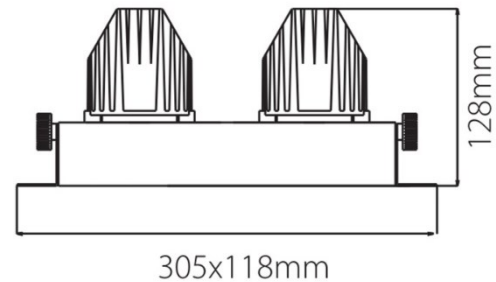

# PRODUCT DATASHEET

Model: LDG912  
Category: LED Adjustable Downlight  
Description: 30w LED Adjustable Downlight

## General Information

Material: Aluminium  
Fitting Colors: White/ Black/ Painted Silver  
Rotation Angle (degree): Not Applicable  
Tilting Angle (degree): 30  
Track System: Not Applicable  
IP Rating: 20  
Working Temperature (°C): -5 - +35  
Storage Temperature (°C): -20 - +50

## Product Dimensions and Cut-out Information

Fitting Length (mm): Not Applicable  
Diameter (mm): 305 x 118  
Height (mm): 128  
Cut-out Dimension (mm): 247 x 120

Dimension: