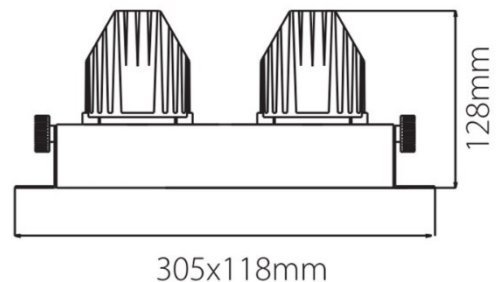

PRODUCT DATASHEET

Model: LDG912

Category: LED Adjustable Downlight

Description: 24w LED Adjustable Downlight

General Information

Material: Aluminium

Fitting Colors: White/ Black/ Painted Silver

Rotation Angle (degree): Not Applicable

Tilting Angle (degree): 30

Track System: Not Applicable

IP Rating: 20

Working Temperature (°C): -5 - +35

Storage Temperature (°C): -20 - +50

Product Dimensions and Cut-out Information

Fitting Length (mm): Not Applicable

Diameter (mm): 305 x 118

Height (mm): 128

Cut-out Dimension (mm): 247 x 120

Dimension:

Packing Information

Packaging Type: Individual box

Quantity per carton: 4

CBM per carton: 0.0355

Gross weight per carton (kgs): 8.5

Lifespan

Lifetime (hours): 50000

Luminous Flux after 50000hours (lm): LM80 Comply

PRODUCT DATASHEET

Model: LDG912

Category: LED Adjustable Downlight

Description: 24w LED Adjustable Downlight