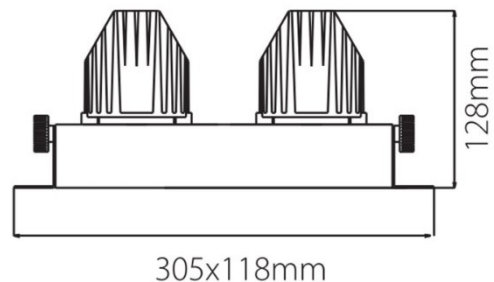

PRODUCT DATASHEET

Model: LDG912

Category: LED Adjustable Downlight

Description: 24w LED Adjustable Downlight

General Information

Material: Aluminium

Fitting Colors: White/ Black/ Painted Silver

Rotation Angle (degree): Not Applicable

Tilting Angle (degree): 30

Track System: Not Applicable

IP Rating: 20

Working Temperature (°C): -5 - +35

Storage Temperature (°C): -20 - +50

Product Dimensions and Cut-out Information

Fitting Length (mm): Not Applicable

Diameter (mm): 305 x 118

Height (mm): 128

Cut-out Dimension (mm): 247 x 120

Dimension:

Packing Information

Packaging Type: Individual box

Quantity per carton: 4

CBM per carton: 0.0355

Gross weight per carton (kgs): 8.5

Lifespan

Lifetime (hours): 30000

Luminous Flux after 50000hours (lm): LM80 Comply

PRODUCT DATASHEET

Model: LDG912

Category: LED Adjustable Downlight

Description: 24w LED Adjustable Downlight