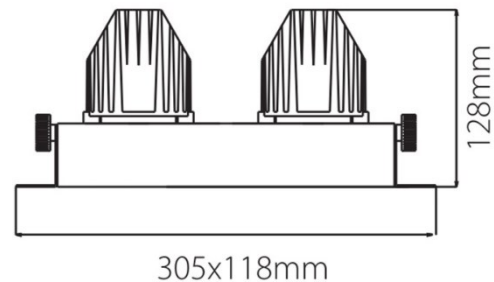

## General Information

Material: Aluminium

Fitting Colors: White/ Black/ Painted Silver

Rotation Angle (degree): Not Applicable

Tilting Angle (degree): 30

Track System: Not Applicable

IP Rating: 20

Working Temperature (°C): -5 - +35

## Product Dimensions and Cut-out Information

Fitting Length (mm): Not Applicable

Diameter (mm): 305 x 118

Height (mm): 128

Cut-out Dimension (mm): 247 x 120

Dimension: