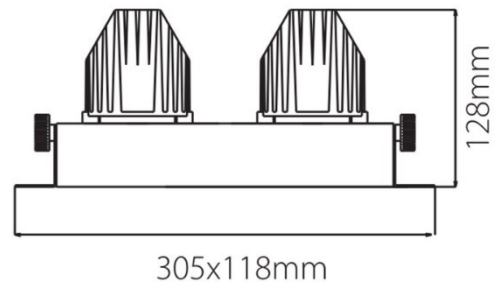

PRODUCT DATASHEET

Model: LDG912

Category: LED Adjustable Downlight

Description: 23w LED Adjustable Downlight

General Information

Material: Aluminium

Fitting Colors: White/ Black/ Painted Silver

Rotation Angle (degree): Not Applicable

Tilting Angle (degree): 30

Track System: Not Applicable

IP Rating: 20

Working Temperature (°C): -5 - +35

Storage Temperature (°C): -20 - +50

Product Dimensions and Cut-out Information

Fitting Length (mm): Not Applicable

Diameter (mm): 305 x 118

Height (mm): 128

Cut-out Dimension (mm): 247 x 120

Dimension:

Packing Information

Packaging Type: Individual box

Quantity per carton: 4

CBM per carton: 0.0355

Gross weight per carton (kgs): 8.5

Lifespan

Lifetime (hours): 50000

Luminous Flux after 50000hours (lm): LM80 Comply

PRODUCT DATASHEET

Model: LDG912

Category: LED Adjustable Downlight

Description: 23w LED Adjustable Downlight