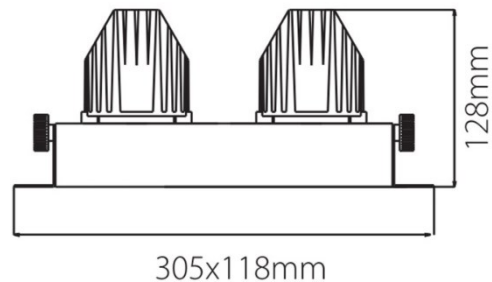

PRODUCT DATASHEET

Model: LDG912

Category: LED Adjustable Downlight

Description: 23w LED Adjustable Downlight

General Information

Material: Aluminium

Fitting Colors: White/ Black/ Painted Silver

Rotation Angle (degree): Not Applicable

Tilting Angle (degree): 30

Track System: Not Applicable

IP Rating: 20

Working Temperature (°C): -5 - +35

Storage Temperature (°C): -20 - +50

Product Dimensions and Cut-out Information

Fitting Length (mm): Not Applicable

Diameter (mm): 305 x 118

Height (mm): 128

Cut-out Dimension (mm): 247 x 120

Dimension:

Packing Information

Packaging Type: Individual box

Quantity per carton: 4

CBM per carton: 0.0355

Gross weight per carton (kgs): 8.5

Lifespan

Lifetime (hours): 30000

Luminous Flux after 50000hours (lm): LM80 Comply

PRODUCT DATASHEET

Model: LDG912

Category: LED Adjustable Downlight

Description: 23w LED Adjustable Downlight