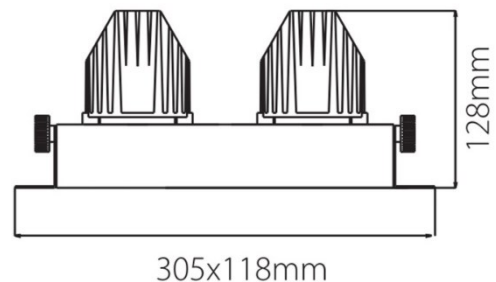

PRODUCT DATASHEET

Model: LDG912

Category: LED Adjustable Downlight

Description: 17w LED Adjustable Downlight

General Information

Material: Aluminium

Fitting Colors: White/ Black/ Painted Silver

Rotation Angle (degree): Not Applicable

Tilting Angle (degree): 30

Track System: Not Applicable

IP Rating: 20

Working Temperature (°C): -5 - +35

Storage Temperature (°C): -20 - +50

Product Dimensions and Cut-out Information

Fitting Length (mm): Not Applicable

Diameter (mm): 305 x 118

Height (mm): 128

Cut-out Dimension (mm): 247 x 120

Dimension:

Packing Information

Packaging Type: Individual box

Quantity per carton: 4

CBM per carton: 0.03557

Gross weight per carton (kgs): 8.5

Lifespan

Lifetime (hours): 50000

Luminous Flux after 50000hours (lm): LM80 Comply

PRODUCT DATASHEET

Model: LDG912

Category: LED Adjustable Downlight

Description: 17w LED Adjustable Downlight