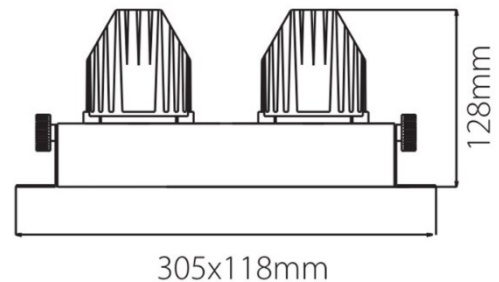

PRODUCT DATASHEET

Model: LDG912

Category: LED Adjustable Downlight

Description: 16w LED Adjustable Downlight

General Information

Material: Aluminium

Fitting Colors: White/ Black/ Painted Silver

Rotation Angle (degree): Not Applicable

Tilting Angle (degree): 30

Track System: Not Applicable

IP Rating: 20

Working Temperature (°C): -5 - +35

Storage Temperature (°C): -20 - +50

Product Dimensions and Cut-out Information

Fitting Length (mm): Not Applicable

Diameter (mm): 305 x 118

Height (mm): 128

Cut-out Dimension (mm): 247 x 120

Dimension:

Packing Information

Packaging Type: Individual box

Quantity per carton: 4

CBM per carton: 0.0355

Gross weight per carton (kgs): 8.5

Lifespan

Lifetime (hours): 50000

Luminous Flux after 50000hours (lm): LM80 Comply

PRODUCT DATASHEET

Model: LDG912

Category: LED Adjustable Downlight

Description: 16w LED Adjustable Downlight