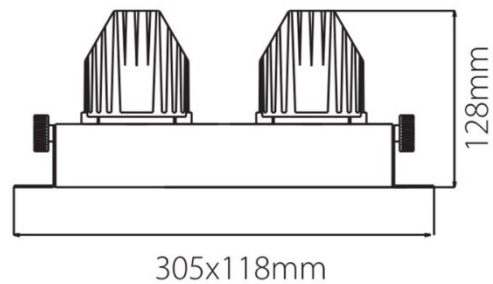

## General Information

Material: Aluminium

Fitting Colors: White/ Black/ Painted Silver

Rotation Angle (degree): Not Applicable

Tilting Angle (degree): 30

Track System: Not Applicable

IP Rating: 20

Working Temperature (°C): -5 - +35

## Product Dimensions and Cut-out Information

Fitting Length (mm): Not Applicable

Diameter (mm): 305 x 118

Height (mm): 128

Cut-out Dimension (mm): 247 x 120

Dimension: