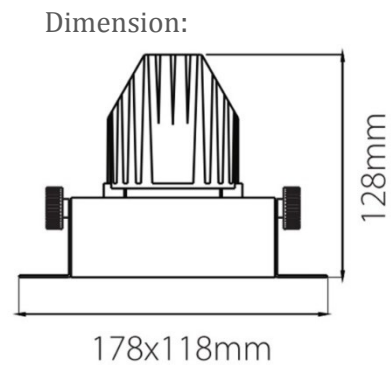

PRODUCT DATASHEET

Model: LDG902

Category: LED Adjustable Downlight

Description: 31w LED Adjustable Downlight

General Information

Material: Aluminium

Fitting Colors: White/ Black/ Painted Silver

Rotation Angle (degree): Not Applicable

Tilting Angle (degree): 30

Track System: Not Applicable

IP Rating: 20

Working Temperature (°C): -5 - +35

Storage Temperature (°C): -20 - +50

Product Dimensions and Cut-out Information

Fitting Length (mm): Not Applicable

Diameter (mm): 178 x 118

Height (mm): 128

Cut-out Dimension (mm): 120 x 120

Packing Information

Packaging Type: Individual box

Quantity per carton: 12

CBM per carton: 0.0570

Gross weight per carton (kgs): 16.8