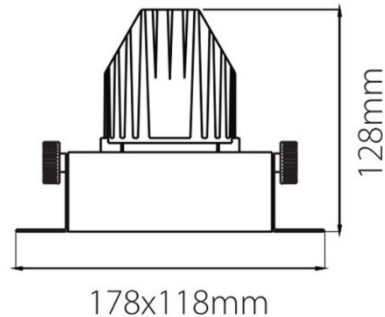

## Product Dimensions and Cut-out Information

Fitting Length (mm): Not Applicable

Diameter (mm): 178 x 118

Height (mm): 128

Cut-out Dimension (mm): 120 x 120

Dimension: