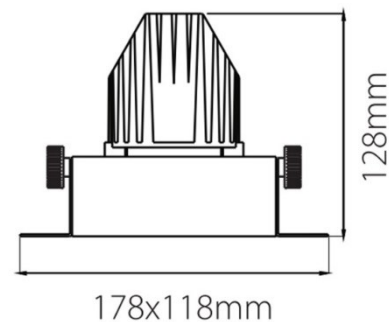

## Product Dimensions and Cut-out Information

Fitting Length (mm): Not Applicable

Diameter (mm): 178 x 118

Height (mm): 128

Cut-out Dimension (mm): 120 x 120

Dimension: