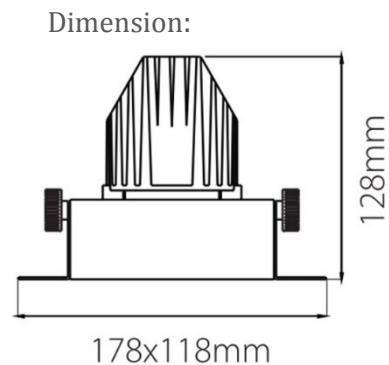

## General Information

Material: Aluminium

Fitting Colors: White/ Black/ Painted Silver

Rotation Angle (degree): Not Applicable

Tilting Angle (degree): 30

Track System: Not Applicable

IP Rating: 20

Working Temperature (°C): -5 - +35

## Product Dimensions and Cut-out Information

Fitting Length (mm): Not Applicable

Diameter (mm): 178 x 118

Height (mm): 128

Cut-out Dimension (mm): 120 x 120