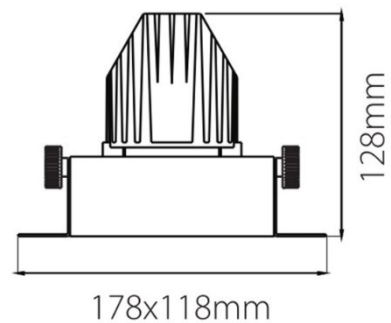

PRODUCT DATASHEET

Model: LDG902

Category: LED Adjustable Downlight

Description: 23w LED Adjustable Downlight

General Information

Material: Aluminium

Fitting Colors: White/ Black/ Painted Silver

Rotation Angle (degree): Not Applicable

Tilting Angle (degree): 30

Track System: Not Applicable

IP Rating: 20

Working Temperature (°C): -5 - +35

Storage Temperature (°C): -20 - +50

Product Dimensions and Cut-out Information

Fitting Length (mm): Not Applicable

Diameter (mm): 178 x 118

Height (mm): 128

Cut-out Dimension (mm): 120 x 120

Dimension:

Packing Information

Packaging Type: Individual box

Quantity per carton: 12

CBM per carton: 0.0570

Gross weight per carton (kgs): 16.8

Lifespan

Lifetime (hours): 30000

Luminous Flux after 50000hours (lm): LM80 Comply

PRODUCT DATASHEET

Model: LDG902

Category: LED Adjustable Downlight

Description: 23w LED Adjustable Downlight