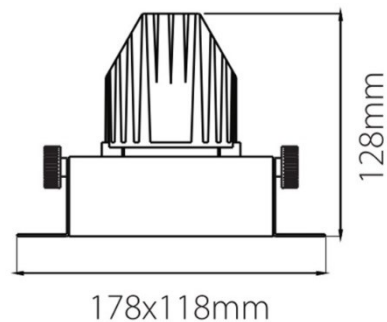

PRODUCT DATASHEET

Model: LDG902

Category: LED Adjustable Downlight

Description: 17w LED Adjustable Downlight

General Information

Material: Aluminium

Fitting Colors: White/ Black/ Painted Silver

Rotation Angle (degree): Not Applicable

Tilting Angle (degree): 30

Track System: Not Applicable

IP Rating: 20

Working Temperature (°C): -5 - +35

Storage Temperature (°C): -20 - +50

SSS

Product Dimensions and Cut-out Information

Fitting Length (mm): Not Applicable

Diameter (mm): 178 x 118

Height (mm): 128

Cut-out Dimension (mm): 120 x 120

Dimension:

Packing Information

Packaging Type: Individual box

Quantity per carton: 12

CBM per carton: 0.0570

Gross weight per carton (kgs): 16.8

Lifespan

Lifetime (hours): 50000

Luminous Flux after 50000hours (lm): LM80 Comply

PRODUCT DATASHEET

Model: LDG902

Category: LED Adjustable Downlight

Description: 17w LED Adjustable Downlight