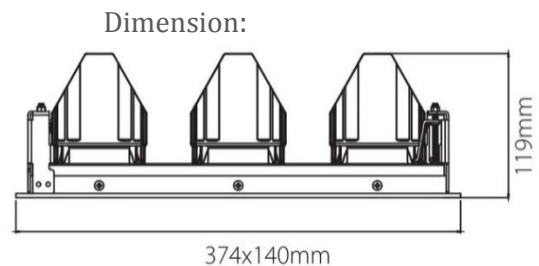

PRODUCT DATASHEET

Model: LDG822

Category: LED Adjustable Downlight

Description: 31w LED Adjustable Downlight

General Information

Material: Aluminium

Fitting Colors: White/ Black/ Painted Silver

Rotation Angle (degree): Not Applicable

Tilting Angle (degree): 30

Track System: Not Applicable

IP Rating: 20

Working Temperature (°C): -5 - +35

Storage Temperature (°C): -20 - +50

Product Dimensions and Cut-out Information

Fitting Length (mm): Not Applicable

Diameter (mm): 374 x 140

Height (mm): 119

Cut-out Dimension (mm): 355 x 130

Packing Information

Packaging Type: Individual box

Quantity per carton: 4

CBM per carton: 0.042

Gross weight per carton (kgs): 15