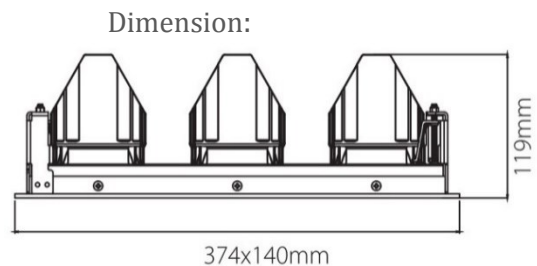

PRODUCT DATASHEET

Model: LDG822

Category: LED Adjustable Downlight

Description: 30w LED Adjustable Downlight

General Information

Material: Aluminium

Fitting Colors: White/ Black/ Painted Silver

Rotation Angle (degree): Not Applicable

Tilting Angle (degree): 30

Track System: Not Applicable

IP Rating: 20

Working Temperature (°C): -5 - +35

Storage Temperature (°C): -20 - +50

Product Dimensions and Cut-out Information

Fitting Length (mm): Not Applicable

Diameter (mm): 374 x 140

Height (mm): 119

Cut-out Dimension (mm): 355 x 130

Packing Information

Packaging Type: Individual box

Quantity per carton: 4

CBM per carton: 0.042

Gross weight per carton (kgs): 15