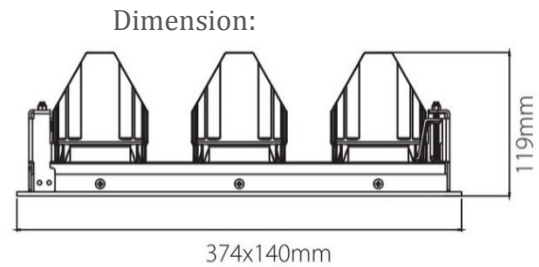

## General Information

Material: Aluminium

Fitting Colors: White/ Black/ Painted Silver

Rotation Angle (degree): Not Applicable

Tilting Angle (degree): 30

Track System: Not Applicable

IP Rating: 20

Working Temperature (°C): -5 - +35

## Product Dimensions and Cut-out Information

Fitting Length (mm): Not Applicable

Diameter (mm): 374 x 140

Height (mm): 119

Cut-out Dimension (mm): 355 x 130