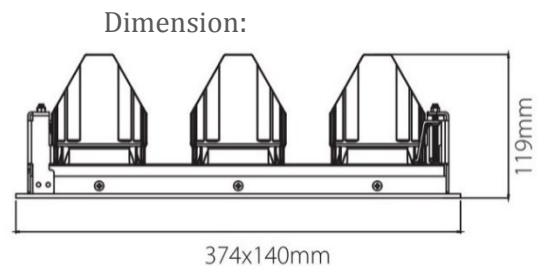

## General Information

Material: Aluminium

Fitting Colors: White/ Black/ Painted Silver

Rotation Angle (degree): Not Applicable

Tilting Angle (degree): 30

Track System: Not Applicable

IP Rating: 20

Working Temperature (°C): -5 - +35

## Product Dimensions and Cut-out Information

Fitting Length (mm): Not Applicable

Diameter (mm): 274 x 140

Height (mm): 119

Cut-out Dimension (mm): 355 x 130