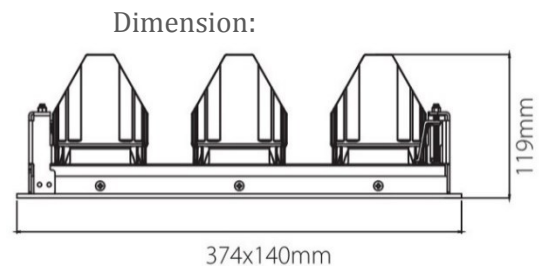

PRODUCT DATASHEET

Model: LDG822

Category: LED Adjustable Downlight

Description: 23w LED Adjustable Downlight

General Information

Material: Aluminium

Fitting Colors: White/ Black/ Painted Silver

Rotation Angle (degree): Not Applicable

Tilting Angle (degree): 30

Track System: Not Applicable

IP Rating: 20

Working Temperature (°C): -5 - +35

Storage Temperature (°C): -20 - +50

Product Dimensions and Cut-out Information

Fitting Length (mm): Not Applicable

Diameter (mm): 374 x 140

Height (mm): 119

Cut-out Dimension (mm): 355 x 130

Packing Information

Packaging Type: Individual box

Quantity per carton: 4

CBM per carton: 0.042

Gross weight per carton (kgs): 15