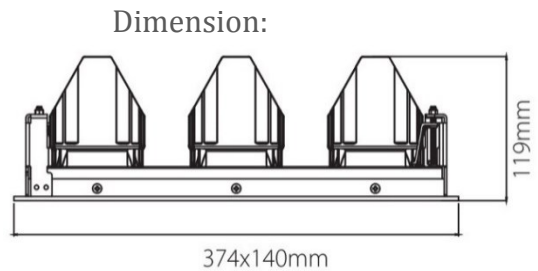

## General Information

Material: Aluminium

Fitting Colors: White/ Black/ Painted Silver

Rotation Angle (degree): Not Applicable

Tilting Angle (degree): 30

Track System: Not Applicable

IP Rating: 20

Working Temperature (°C): -5 - +35

## Product Dimensions and Cut-out Information

Fitting Length (mm): Not Applicable

Diameter (mm): 374 x 140

Height (mm): 119

Cut-out Dimension (mm): 355 x 130