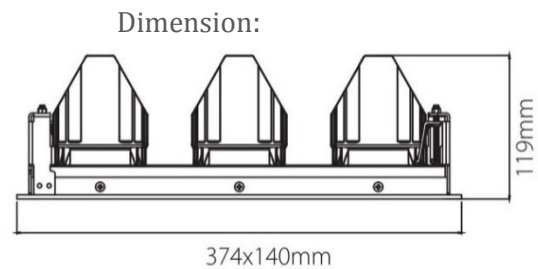

## General Information

Material: Aluminium

Fitting Colors: White/ Black/ Painted Silver

Rotation Angle (degree): Not Applicable

Tilting Angle (degree): 30

Track System: Not Applicable

IP Rating: 20

Working Temperature (°C): -5 - +35

## Product Dimensions and Cut-out Information

Fitting Length (mm): Not Applicable

Diameter (mm): 374 x 140

Height (mm): 119

Cut-out Dimension (mm): 355 x 130