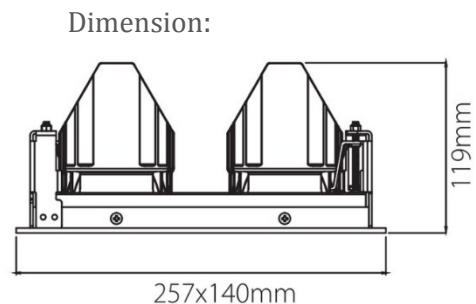

PRODUCT DATASHEET

Model: LDG812

Category: LED Adjustable Downlight

Description: 24w LED Adjustable Downlight

General Information

Material: Aluminium

Fitting Colors: White/ Black/ Painted Silver

Rotation Angle (degree): Not Applicable

Tilting Angle (degree): 30

Track System: Not Applicable

IP Rating: 20

Working Temperature (°C): -5 - +35

Storage Temperature (°C): -20 - +50

Product Dimensions and Cut-out Information

Fitting Length (mm): Not Applicable

Diameter (mm): 257 x 140

Height (mm): 119

Cut-out Dimension (mm): 240 x 130

Packing Information

Packaging Type: Individual box

Quantity per carton: 6

CBM per carton: 0.0483

Gross weight per carton (kgs): 13