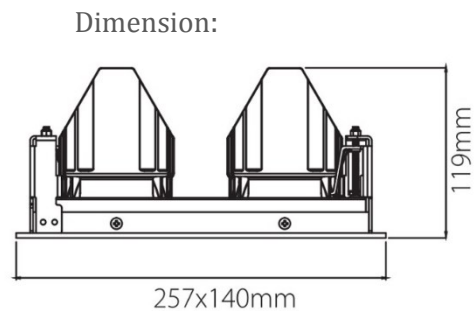

## Product Dimensions and Cut-out Information

Fitting Length (mm): Not Applicable

Diameter (mm): 257 x 140

Height (mm): 119

Cut-out Dimension (mm): 240 x 130